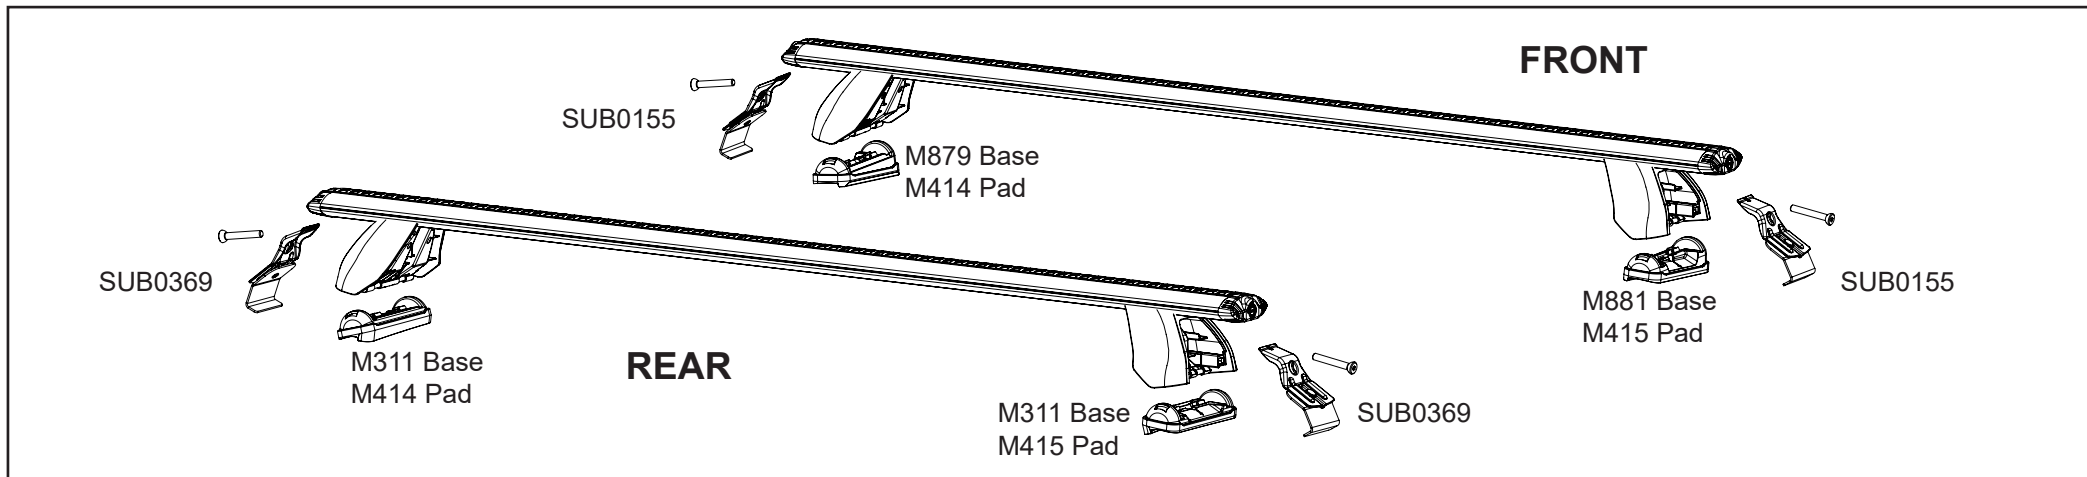

Rhino-Rack 2500 Series

CONTROLLED

**Instruction for
DK488 and RS739**

			FRONT						REAR					
			Crossbar Identification						Crossbar Identification					
			VA	EURO	HD				VA	EURO	HD			
Vehicle	Date	Crossbar	Front Right Pad/Clamp	Front Left Pad/Clamp	Measurement strip length per side	Measurement strip length per side	Measurement Distance (x)	Foot plate arrow direction	Rear Right Pad/Clamp	Rear Left Pad/Clamp	Measurement strip length per side	Measurement strip length per side	Measurement Distance (x)	Foot plate arrow direction
CHEVROLET Equinox 5dr SUV	18-	1260mm	M415 SUB0155	M414 SUB0155	175mm	120mm	998mm / 39,5/16"	OUT Front Right M881	M415 SUB0369	M414 SUB0369	157mm	102mm	962mm / 37,7/8"	OUT M311
			Pad Arrow Out					OUT Front Left M879	Pad Arrow Out					
GMC Terrain 5dr SUV gen 2	18-	1260mm	M415 SUB0155	M414 SUB0155	175mm	120mm	998mm / 39,5/16"	OUT Front Right M881	M415 SUB0369	M414 SUB0369	157mm	102mm	962mm / 37,7/8"	OUT M311
			Pad Arrow Out					OUT Front Left M879	Pad Arrow Out					

Table above refers to Direction of Pad Arrow and Foot Plate Arrow when fitted on the vehicle.

If your vehicle is not listed on this fitting instruction please refer to your countries Rhino-Rack web site for the latest information.

Rhino-Rack 2500 Series

CONTROLLED

Measurement A: CENTRE of door jamb to CENTRE arrow of leg foot plate.

Measurement B: CENTRE of Front leg foot plate arrow to CENTRE of Rear leg foot plate arrow.

Carrying capacity: Roof rack is rated up to 75kg. Please refer to manufacturers handbook for your vehicles maximum roof load capacity. Always use the lower of the two figures.

VEHICLE	Date	Measurement A	Measurement B	Load Rating up to (includes racks 5kg/ 11lbs)
CHEVROLET Equinox 5dr SUV	18-	200mm / 7,7/8"	700mm / 27,9/16"	75kg / 165lbs
GMC Terrain 5dr SUV Gen 2	18-	200mm / 7,7/8"	700mm / 27,9/16"	75kg / 165lbs