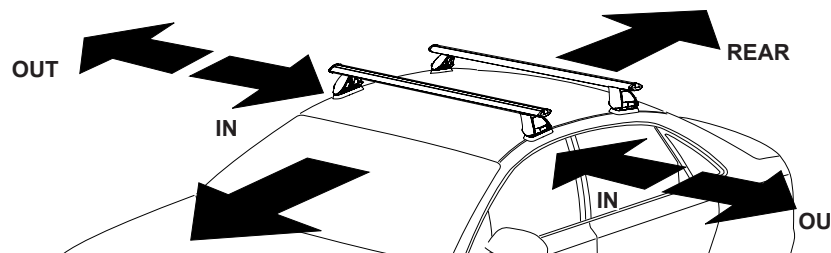

Rhino-Rack 2500 Series

CONTROLLED

**Instruction for
DK488 and RS739**

			FRONT						REAR					
			Crossbar Identification						Crossbar Identification					
			VA	EURO	HD				VA	EURO	HD			
Vehicle	Date	Crossbar	Front Right Pad/Clamp	Front Left Pad/Clamp	Measurement strip length per side	Measurement strip length per side	Measurement Distance (x)	Foot plate arrow direction	Rear Right Pad/Clamp	Rear Left Pad/Clamp	Measurement strip length per side	Measurement strip length per side	Measurement Distance (x)	Foot plate arrow direction
CHEVROLET Equinox 5dr SUV	18-	1260mm	M415 SUB0155	M414 SUB0155	175mm	120mm	998mm / 39,5/16"	OUT Front Right M881	M415 SUB0369	M414 SUB0369	157mm	102mm	962mm / 37,7/8"	OUT M311
			Pad Arrow Out					OUT Front Left M879	Pad Arrow Out					
GMC Terrain 5dr SUV gen 2	18-	1260mm	M415 SUB0155	M414 SUB0155	175mm	120mm	998mm / 39,5/16"	OUT Front Right M881	M415 SUB0369	M414 SUB0369	157mm	102mm	962mm / 37,7/8"	OUT M311
			Pad Arrow Out					OUT Front Left M879	Pad Arrow Out					

Table above refers to Direction of Pad Arrow and Foot Plate Arrow when fitted on the vehicle.

If your vehicle is not listed on this fitting instruction please refer to your countries Rhino-Rack web site for the latest information.

Rhino-Rack 2500 Series

CONTROLLED

Measurement A: CENTRE of door jamb to CENTRE arrow of leg foot plate.

Measurement B: CENTRE of Front leg foot plate arrow to CENTRE of Rear leg foot plate arrow.

Carrying capacity: Roof rack is rated up to 75kg. Please refer to manufacturers handbook for your vehicles maximum roof load capacity. Always use the lower of the two figures.